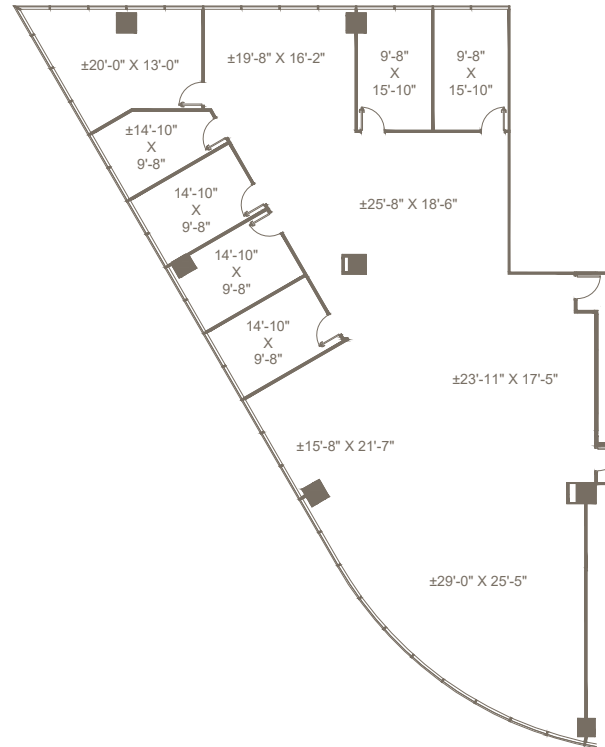

PARKWELL 33

Suite 675 | 5,115 RSF

3333 Lee Parkway
Dallas, Texas 75219
parkwell33.com

Granite
graniteprop.com